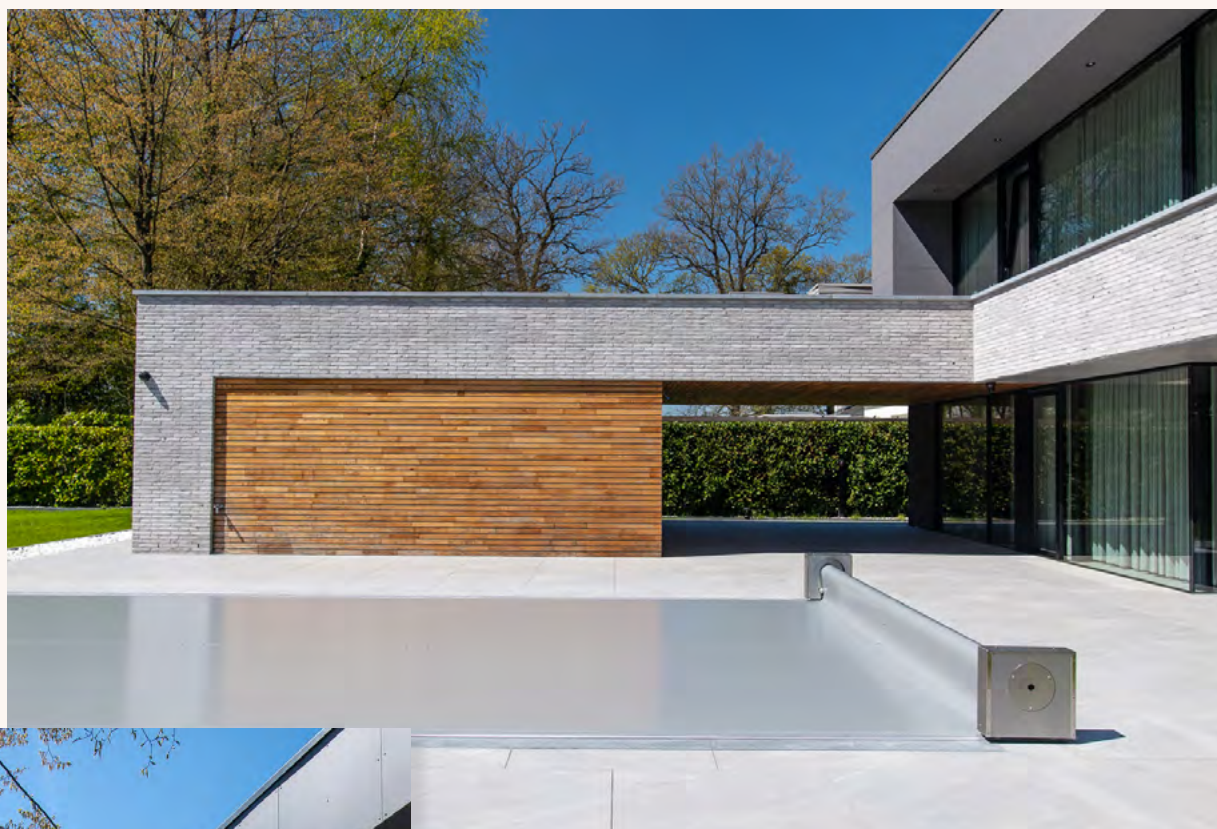

Semi-automatic *Model.*

The "Semi-Automatic" is characterised by a control unit equipped with batteries that can be charged on your domestic electrical supply within hours. Once this unit is charged, a couple of dozen opening/closing cycles are possible. Making your basin safe or uncovering it to enjoy it is effortless, in less than one minute.

[LEARN MORE +](#)