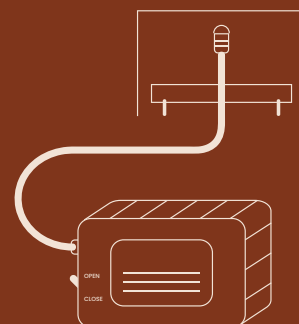

Coverseal offers you
different models according
to your *needs &*
requirements.

AUTOMATIC

*SEMI-
AUTOMATIC*

MANUAL

EN SAVOIR +