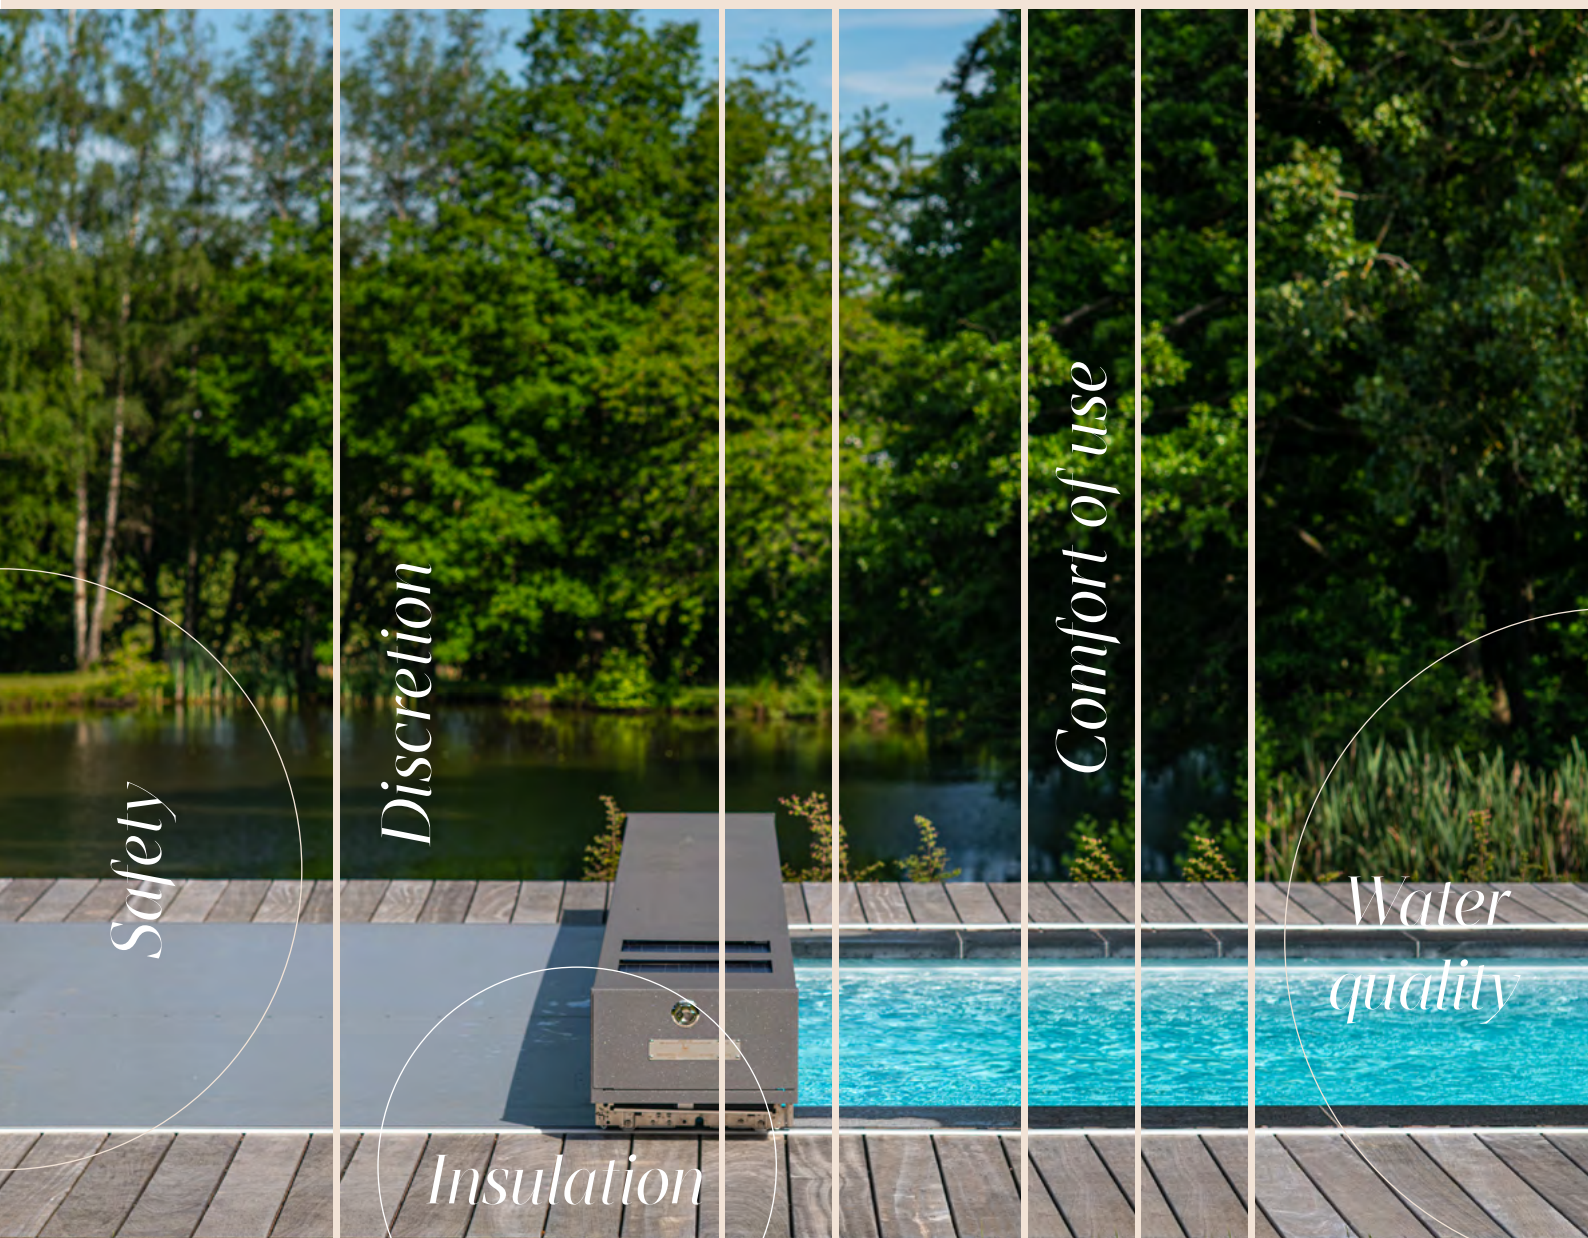

The *benefits* of the Coverseal.