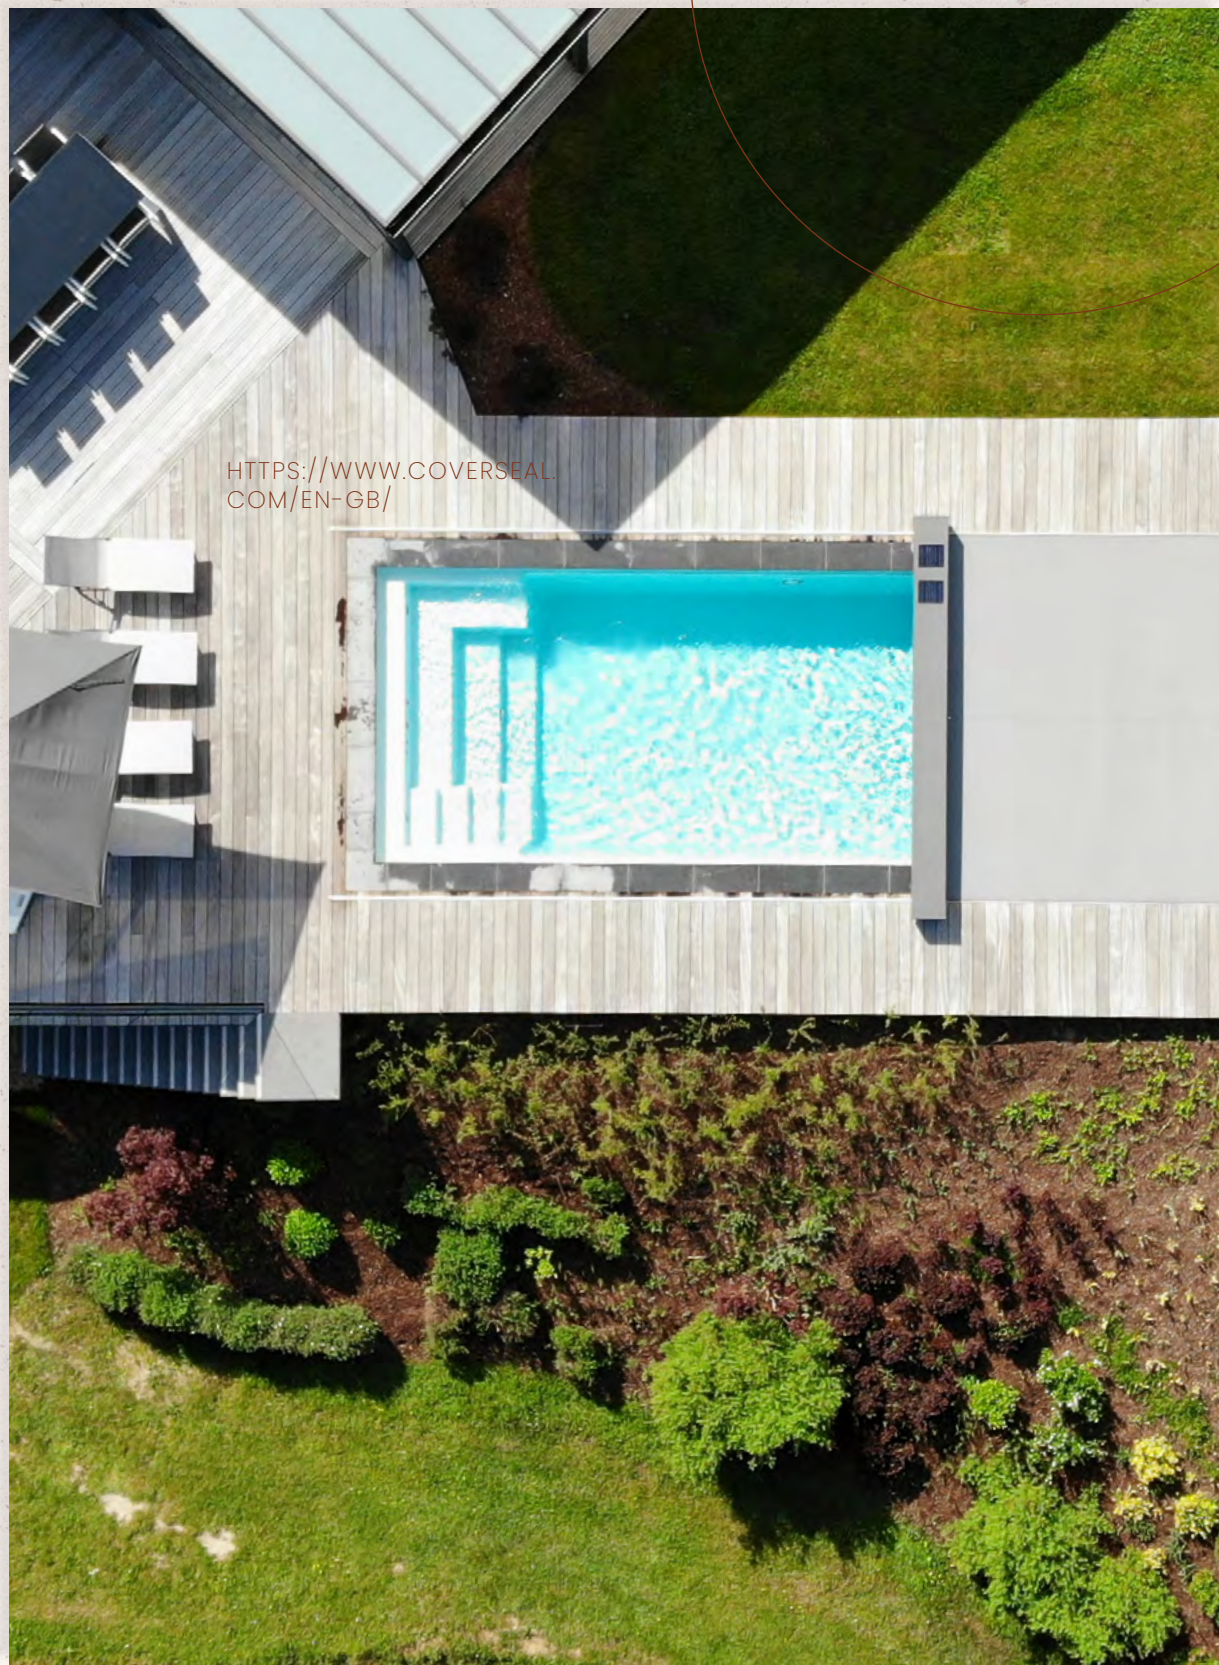

Coverseal,
the 4 Seasons solution.

[HTTPS://WWW.COVERSEAL.COM/EN-GB/](https://www.coverseal.com/en-gb/)

+INFO ON COVERSEAL.COM