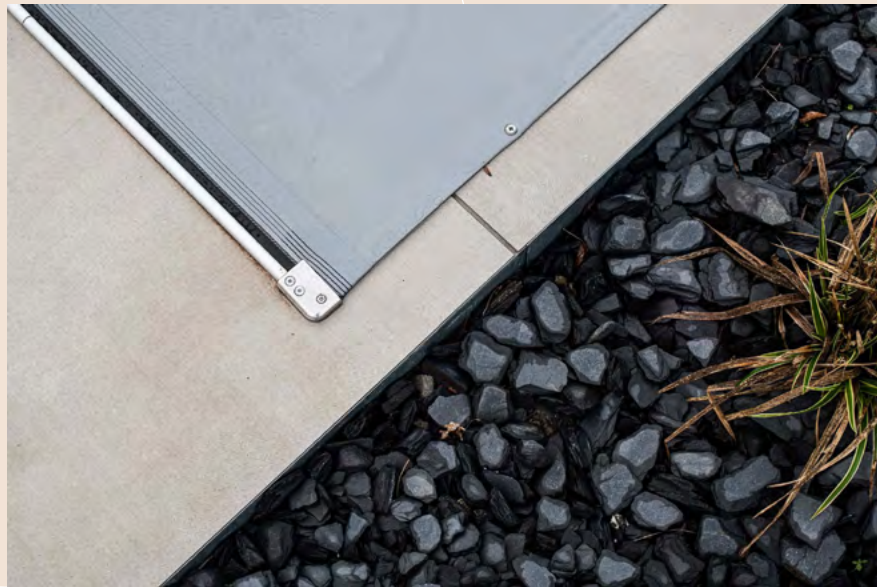

## *A reliable & patented technology*

The exclusive, patented Coverseal system comprises a unique mechanism that allows the fabric to unroll and lock in place thanks to an extra-flat, extremely discreet, 10 mm thick rail. The fabric was developed by the Serge Ferrari brand, the world leader in this market, for top resistance to UV rays, extreme climatic conditions and the most exacting standards, particularly NF P90-308 of December 2013.

# Automatic Model.

The «Automatic» model is the crown of our range, combining technology, aesthetics and respect for the environment. Actuated by a wired or wireless control unit (with the pool kept in sight), it will provide you with optimum convenience and allow you to uncover or make your pool safe in less than one minute. His cover is chosen by demanding customers who refuse to compromise between aesthetics and performance.