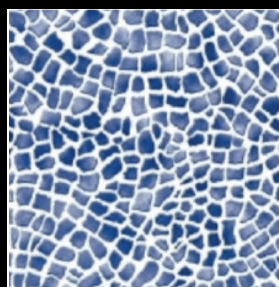

Swimming Pool Liner Choices 2024

Pattern Choices

Elba

Liner colours shown in print may vary slightly from materials received.
For a more accurate representation, please ask for samples of the required colours/patterns.