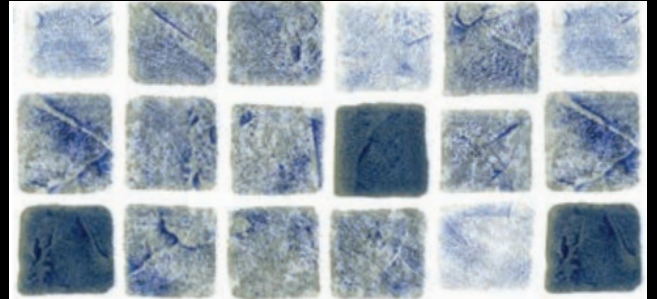

Swimming Pool Liner Choices 2024

Pattern Choices

Persia Blue

Persia Grey

Persia Grey-Black

Persia Sand

Byzance

Gemstone Light Blue

Amalfi

Liner colours shown in print may vary slightly from materials received.
For a more accurate representation, please ask for samples of the required colours/patterns.

Tile Band Choices

Persia Blue

Persia Grey

Ocean Midnight

Antigua

Sandstone

Riverstone

Liner colours shown in print may vary slightly from materials received.
For a more accurate representation, please ask for samples of the required colours/patterns.

Additional Tile-band Choices

(small additional charge)

Oxford Grey

Oxford Sand

Liner colours shown in print may vary slightly from materials received.
For a more accurate representation, please ask for samples of the required colours/patterns.