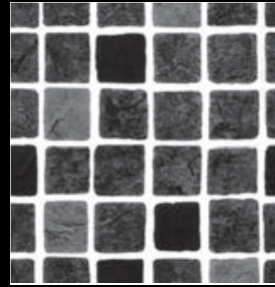

Swimming Pool Liner Choices 2024

Pattern Choices

Persia Blue

Persia Grey

Persia Grey-Black

Persia Sand

Byzance

Gemstone Light Blue

Green

Grey

Light Blue

Adriatic Blue

Additional Pattern Choices
(small additional charge)

Black Slate

Granit Grey

Granit Green

Ocean Midnight

Antigua

Sandstone

Riverstone

Liner colours shown in print may vary slightly from materials received.
For a more accurate representation, please ask for samples of the required colours/patterns.

Additional Tile-band Choices

(small additional charge)

Oxford Grey

Oxford Sand

Liner colours shown in print may vary slightly from materials received.
For a more accurate representation, please ask for samples of the required colours/patterns.