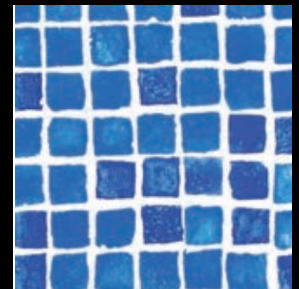

Mosaic Tile