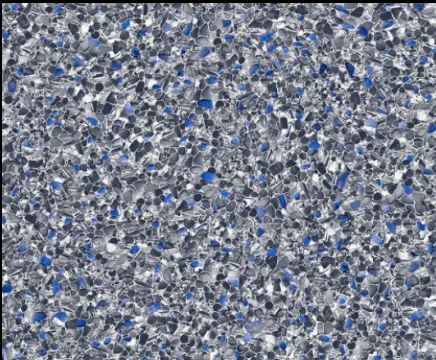

Persia Black

Persia Sand

Byzance

Mosaic Tile

Balmoral

Plain Colour Choices

Sand

White

Green

Grey

Light Blue

Adriatic Blue

Additional Pattern Choices
(small additional charge)

Black Slate

Granit Grey

Granit Green

Ocean Midnight

Antigua

Sandstone

Riverstone

Liner colours shown in print may vary slightly from materials received.
For a more accurate representation, please ask for samples of the required colours/patterns.

Additional Tile-band Choices

(small additional charge)

Oxford Grey

Oxford Sand

Liner colours shown in print may vary slightly from materials received.
For a more accurate representation, please ask for samples of the required colours/patterns.