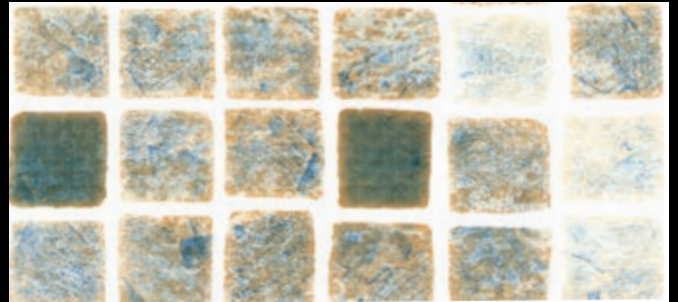

Swimming Pool Liner Choices 2024

Pattern Choices

Persia Blue

Persia Grey

Persia Grey-Black

Persia Sand

Byzance

Gemstone Light Blue

Amalfi

Liner colours shown in print may vary slightly from materials received.
For a more accurate representation, please ask for samples of the required colours/patterns.

Tile Band Choices

Persia Blue

Persia Grey

Persia Black

Persia Sand

Byzance

Mosaic Tile

Balmoral

Plain Colour Choices

Sand

White

Additional Tile-band Choices

(small additional charge)

Oxford Grey

Oxford Sand

Liner colours shown in print may vary slightly from materials received.
For a more accurate representation, please ask for samples of the required colours/patterns.