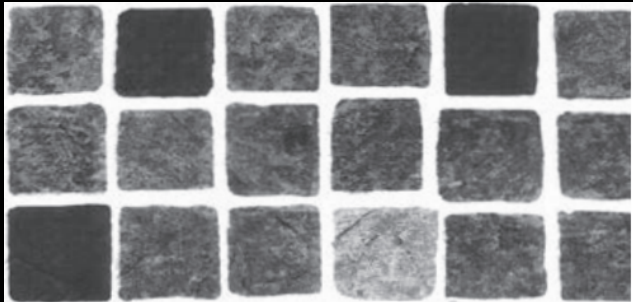

Amalfi

Liner colours shown in print may vary slightly from materials received.
For a more accurate representation, please ask for samples of the required colours/patterns.

Tile Band Choices

Persia Blue

Persia Grey

Persia Black

Persia Sand

Byzance

Mosaic Tile

Balmoral

Plain Colour Choices

Sand

White

Green

Grey

Light Blue

Adriatic Blue

Additional Pattern Choices
(small additional charge)

Black Slate

Granit Grey

Granit Green

Additional Tile-band Choices

(small additional charge)

Oxford Grey

Oxford Sand

Liner colours shown in print may vary slightly from materials received.
For a more accurate representation, please ask for samples of the required colours/patterns.