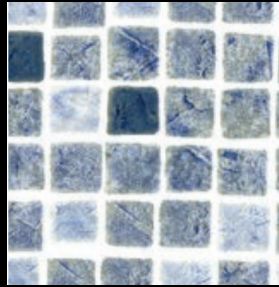

Swimming Pool Liner Choices 2024

Pattern Choices

Persia Blue

Persia Grey

Persia Grey-Black

Persia Sand

Byzance

Gemstone Light Blue

Green

Grey

Light Blue

Adriatic Blue

Additional Pattern Choices
(small additional charge)

Black Slate

Granit Grey

Granit Green

Ocean Midnight

Antigua

Sandstone

Riverstone

Liner colours shown in print may vary slightly from materials received.
For a more accurate representation, please ask for samples of the required colours/patterns.

Additional Tile-band Choices

(small additional charge)

Oxford Grey

Oxford Sand

Liner colours shown in print may vary slightly from materials received.
For a more accurate representation, please ask for samples of the required colours/patterns.