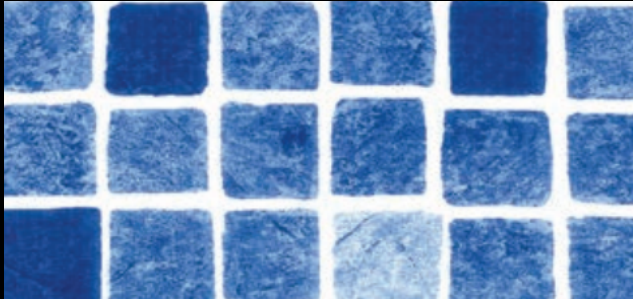

Swimming Pool Liner Choices 2024

Pattern Choices

Persia Blue

Persia Grey

Persia Grey-Black

Persia Sand

Byzance

Gemstone Light Blue

Amalfi

Liner colours shown in print may vary slightly from materials received.
For a more accurate representation, please ask for samples of the required colours/patterns.

Tile Band Choices

Persia Blue

Persia Grey

Persia Black

Persia Sand

Byzance

Mosaic Tile

Balmoral

Plain Colour Choices

Sand

White

Ocean Midnight

Antigua

Sandstone

Riverstone

Liner colours shown in print may vary slightly from materials received.
For a more accurate representation, please ask for samples of the required colours/patterns.