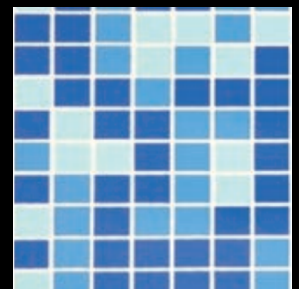

Swimming Pool Liner Choices 2024

Pattern Choices

Portofino

Liner colours shown in print may vary slightly from materials received.
For a more accurate representation, please ask for samples of the required colours/patterns.