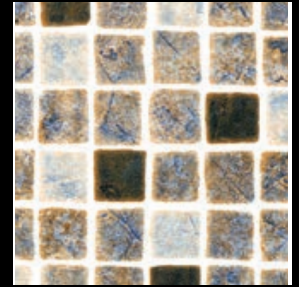

Swimming Pool Liner Choices 2024

Pattern Choices

Persia Blue

Persia Grey

Persia Grey-Black

Persia Sand

Byzance

Gemstone Light Blue

Green

Grey

Light Blue

Adriatic Blue

Additional Pattern Choices
(small additional charge)

Black Slate

Granit Grey

Granit Green

Ocean Midnight

Antigua

Sandstone

Riverstone

Liner colours shown in print may vary slightly from materials received.
For a more accurate representation, please ask for samples of the required colours/patterns.

Additional Tile-band Choices

(small additional charge)

Oxford Grey

Oxford Sand

Liner colours shown in print may vary slightly from materials received.
For a more accurate representation, please ask for samples of the required colours/patterns.