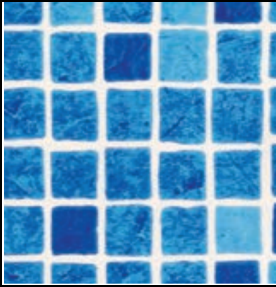

Swimming Pool Liner Choices 2024

Pattern Choices

Persia Blue

Persia Grey

Persia Grey-Black

Persia Sand

Byzance

Gemstone Light Blue

Amalfi

Liner colours shown in print may vary slightly from materials received.
For a more accurate representation, please ask for samples of the required colours/patterns.

Tile Band Choices

Persia Blue

Persia Grey

Green

Grey

Light Blue

Adriatic Blue

Additional Pattern Choices
(small additional charge)

Black Slate

Granit Grey

Granit Green

Ocean Midnight

Antigua

Sandstone

Riverstone

Liner colours shown in print may vary slightly from materials received.
For a more accurate representation, please ask for samples of the required colours/patterns.