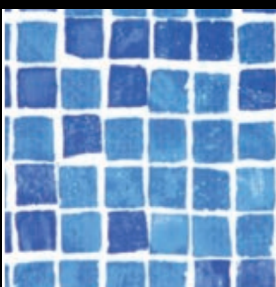

Swimming Pool Liner Choices 2024

Pattern Choices

San Remo

Liner colours shown in print may vary slightly from materials received.
For a more accurate representation, please ask for samples of the required colours/patterns.