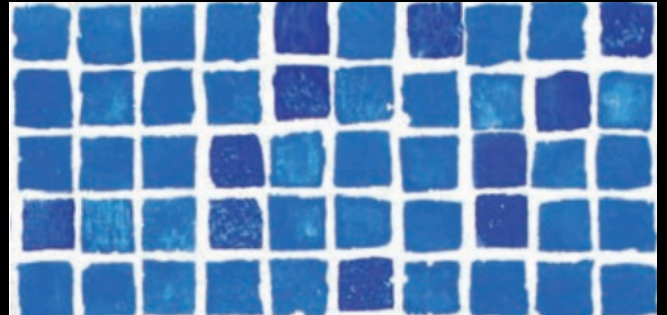

Swimming Pool Liner Choices 2024

Pattern Choices

Persia Blue

Persia Grey

Persia Grey-Black

Persia Sand

Byzance

Gemstone Light Blue

Amalfi

Liner colours shown in print may vary slightly from materials received.
For a more accurate representation, please ask for samples of the required colours/patterns.

Tile Band Choices

Persia Blue

Persia Grey

Persia Black

Persia Sand

Byzance

Mosaic Tile

Balmoral

Plain Colour Choices

Sand

White

Ocean Midnight

Antigua

Sandstone

Riverstone

Liner colours shown in print may vary slightly from materials received.
For a more accurate representation, please ask for samples of the required colours/patterns.